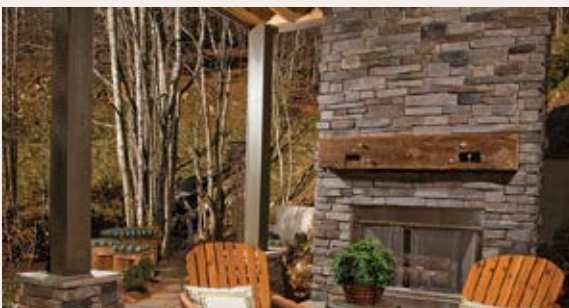

Pennsylvania